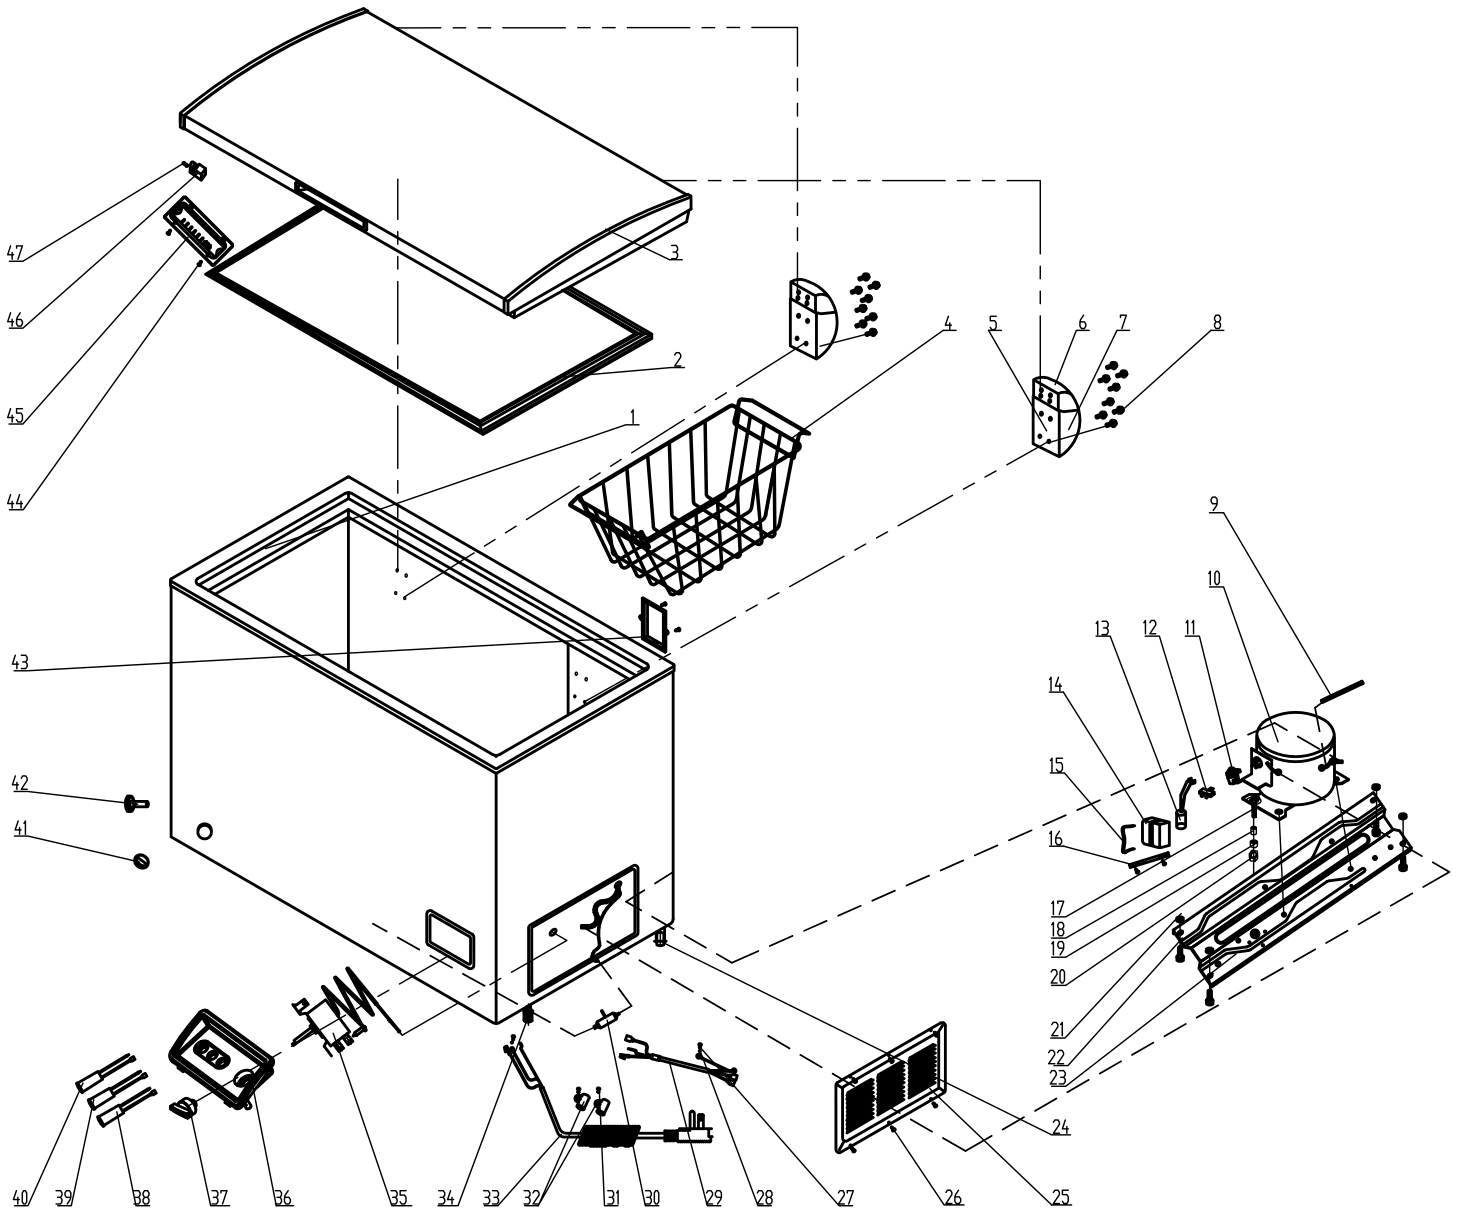

Parts Breakdown

Model FR-CN-0142 46501

Parts Breakdown

Model FR-CN-0142 46501

Item No.	Description	Position	Item No.	Description	Position	Item No.	Description	Position
AE768	Cabinet for 46501	1	AE775	Compressor Pipe for 46501	9	AE783	Power Cable for 46501	33
AE769	Door Gasket for 46501	2	AE776	Compressor for 46501	10	AE784	Support Feet for 46501	34
AE770	Door for 46501	3	AE777	Capacitor Bracket for 46501	16	AE785	Thermostat for 46501	35
79826	Basket for 46501	4	AE778	Fixing Screw for 46501	17	AE786	Control Board for 46501	36
AE771	Door Hinge for 46501	5	AE779	Screw for 46501	20	AE787	Indicate Light Red for 46501	38
AE772	Hinge Upper Cover for 46501	6	AE780	Screw for 46501	21	AE788	Indicate Light Green for 46501	40
AE773	Hinge Bottom Cover for 46501	7	AE781	Rollers for 46501	24			
AE774	Screw for 46501	8	AE782	Filter for 46501	30			